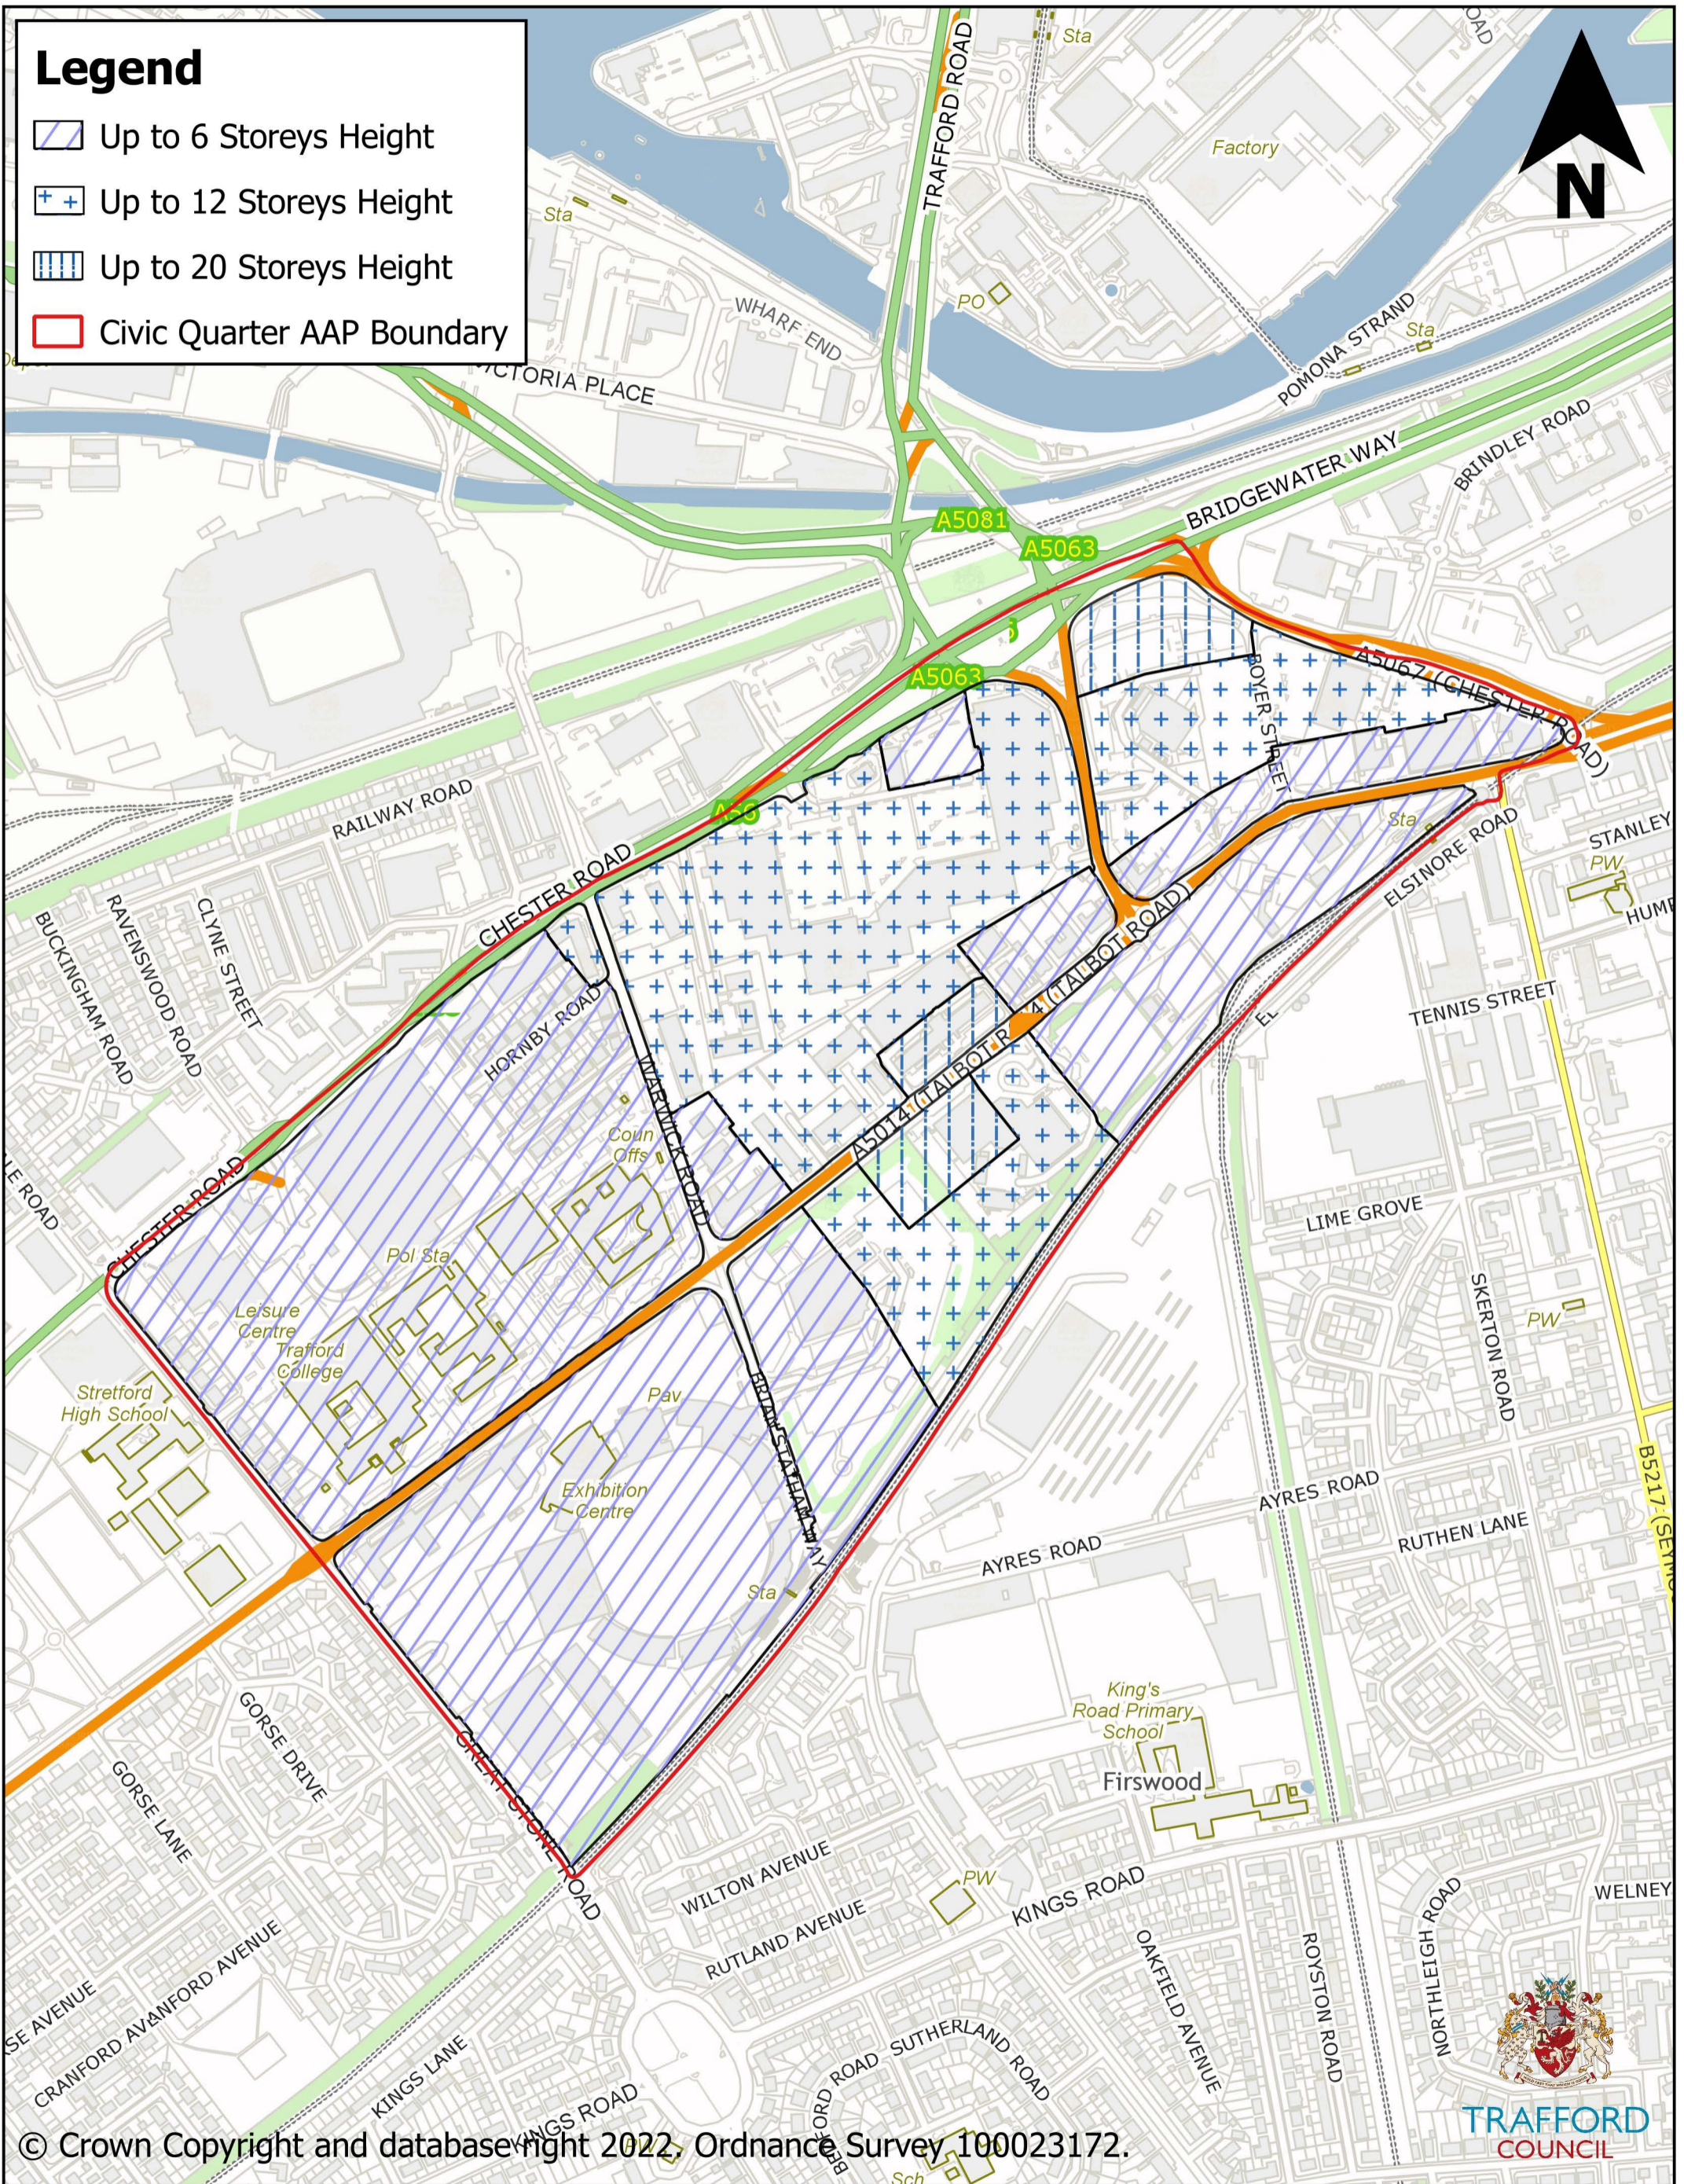

Building Heights Parameter Plan

Legend

-  Up to 6 Storeys Height
-  Up to 12 Storeys Height
-  Up to 20 Storeys Height
-  Civic Quarter AAP Boundary

© Crown Copyright and database right 2022, Ordnance Survey 100023172.